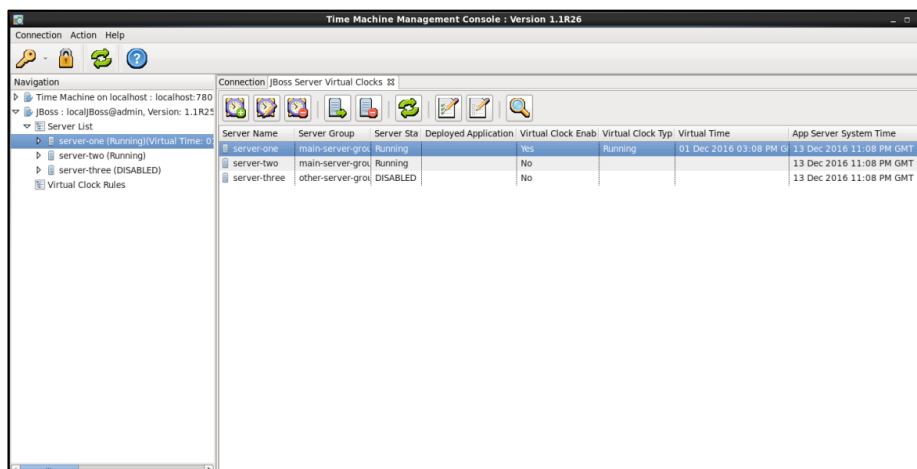

Solution-Soft

Time Machine® Framework for JBoss (TMFJB)

Enable Parallel Time Shift Testing for Java Apps Deployed to JBoss

Introducing the Time Machine Framework for JBoss

The Time Machine Framework for JBoss provides a great set of features enabling time shift testing scenarios for Java applications deployed to the JBoss AS or WildFly Java application server.

This Framework enables customers to use Time Machine functionality to time shift test Java applications within a JBoss managed server without the need to create a separate instance of the application server for testing other time related activities. The Framework allows customers to configure and automatically create different virtual clocks on managed servers within the JBoss server as well as the granularity to establish virtual clock rules for specific applications deployed to the managed server.

The Time Machine Framework for JBoss is controlled using the Time Machine Management Console, a Java application that provides an intuitive graphical interface for Time Machine and the Time Machine Suite of Products. With the Management Console, users can see the managed servers that are configured in JBoss, what applications are deployed and easily establish real-time virtual clocks or rules that determine exactly when a virtual clock will be created.